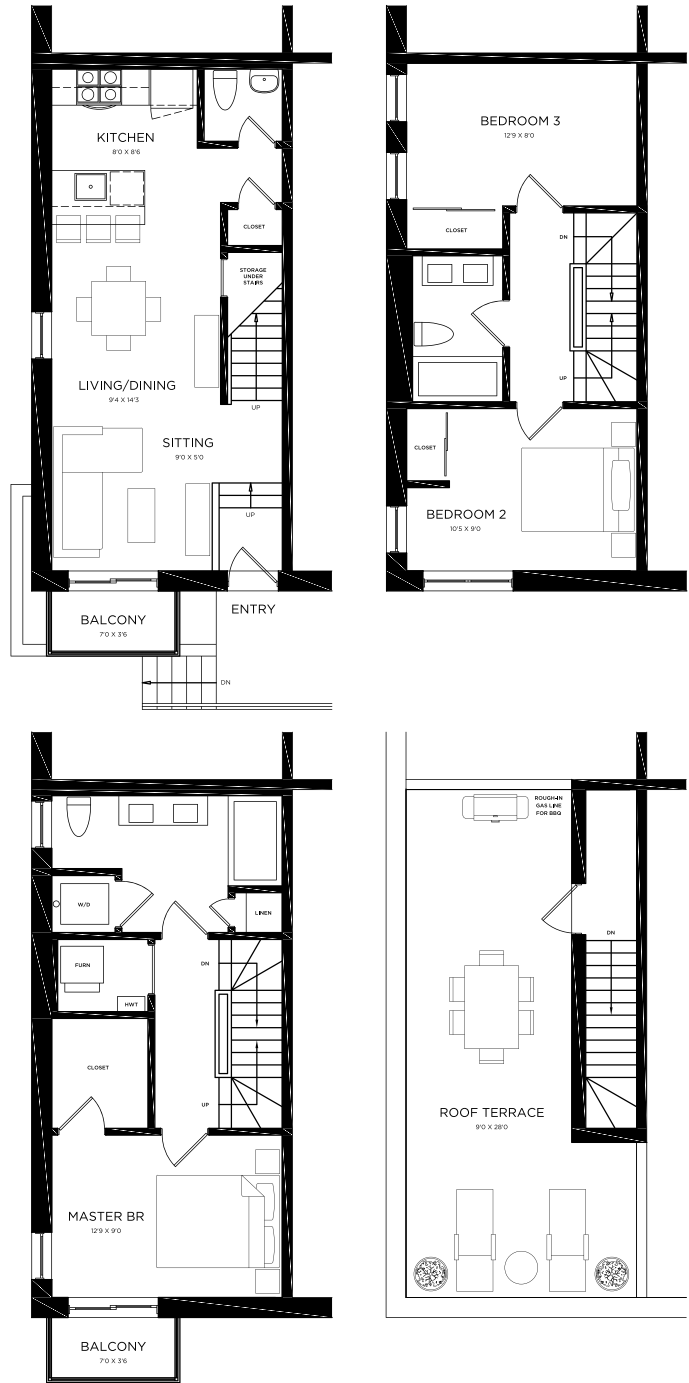

# THE DELANO

Three Bedroom  
 1,621 sf  
 (Includes rooftop patio)

UNIT 6	UNIT 7	UNIT 18	UNIT 19	UNIT 30	UNIT 31
UNIT 5	UNIT 8	UNIT 17	UNIT 20	UNIT 29	UNIT 32
UNIT 4	UNIT 9	UNIT 16	UNIT 21	UNIT 28	UNIT 33
UNIT 3	UNIT 10	UNIT 15	UNIT 22	UNIT 27	UNIT 34
UNIT 2	UNIT 11	UNIT 14	UNIT 23	UNIT 26	UNIT 35
UNIT 1	UNIT 12	UNIT 13	UNIT 24	UNIT 25	UNIT 36

NOTE: Orientation of home may be reversed and purchaser agrees to accept the same. Steps may vary at any exterior entrance ways due to grading variance. Actual usable floor space may vary from stated floor area. All renderings are artist's concept. Dimensions, specifications, architectural and mechanical detailing are subject to minor modifications. Unit setback and roofline may vary due to siting. E.&O.E.